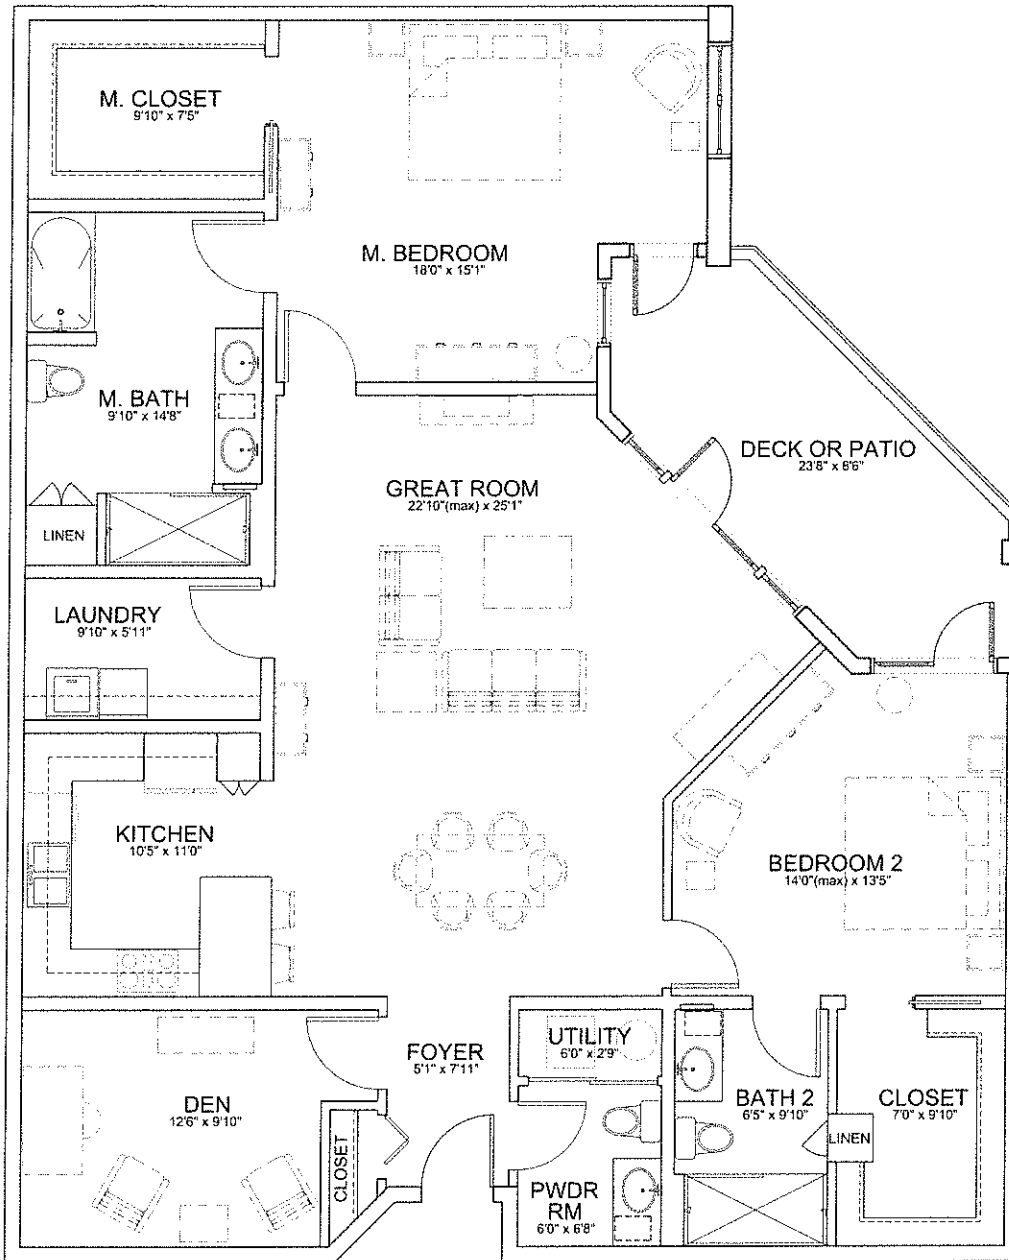

# Wisteria II

Two Bedroom / 2 Bath • 1730 Square Feet

*The Willows*  
AT BROOKING PARK

Sponsored by St. Andrew's Resources for Seniors  
211 South Woods Mill Road • Chesterfield, Missouri 63017