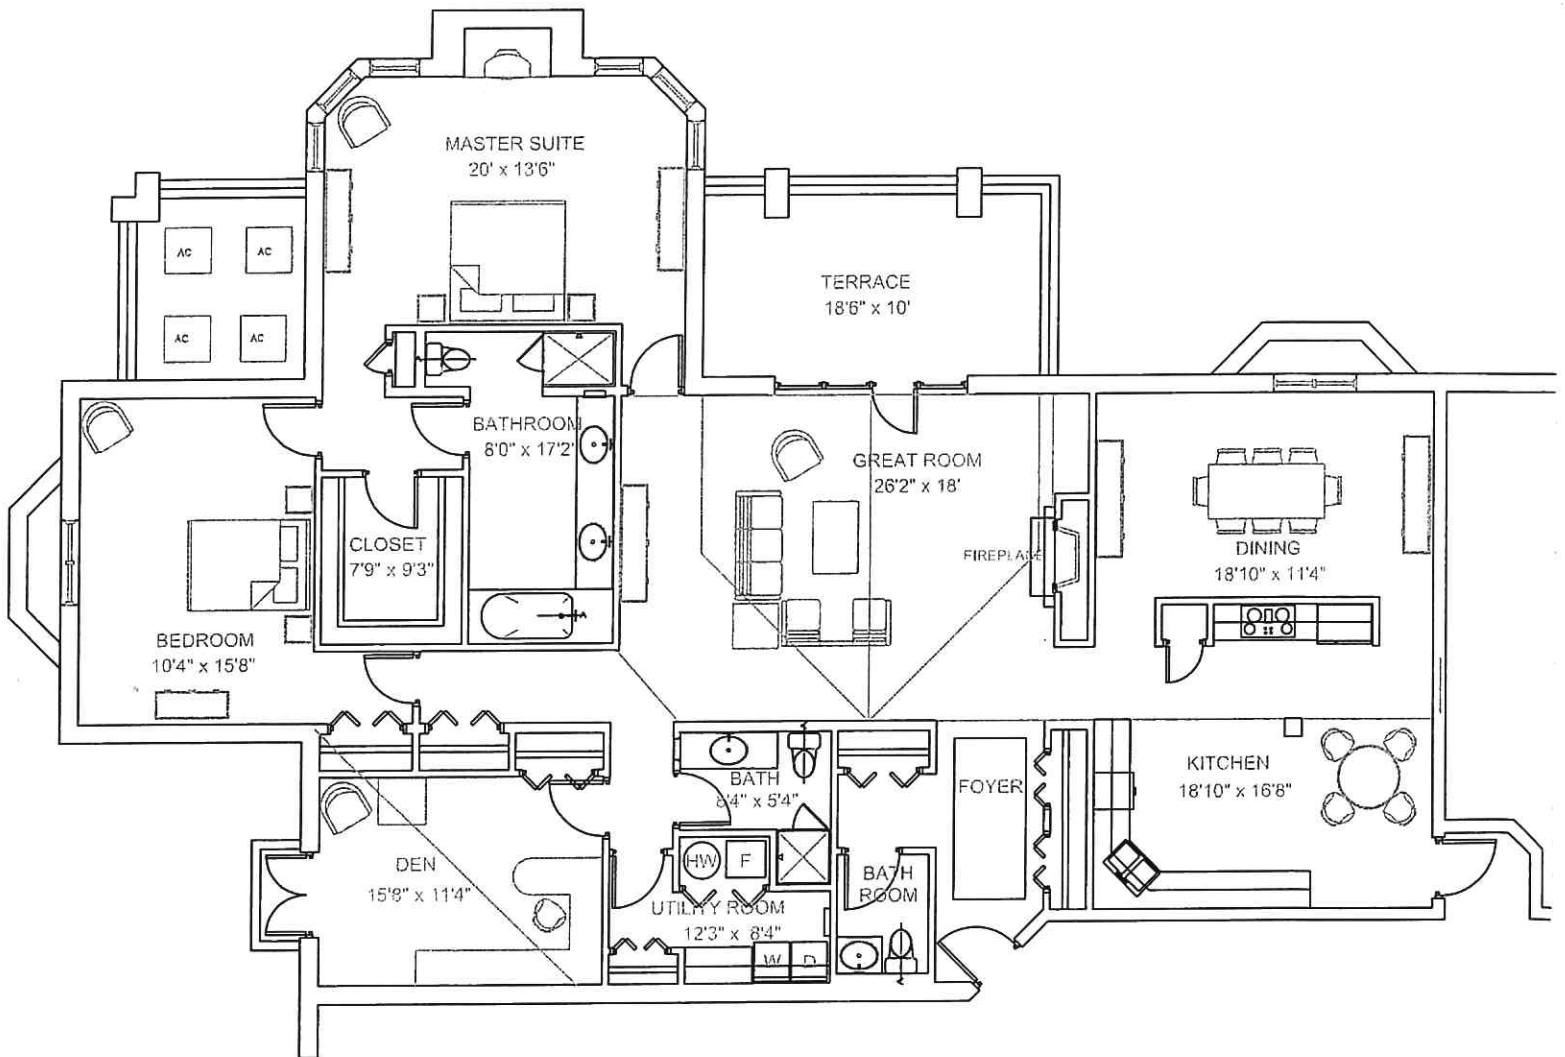

Orchid

Two Bedroom Deluxe / Den / 2.5 Bath
2645 Square Feet

The Willows
AT BROOKING PARK

Sponsored by St. Andrew's Resources for Seniors
211 South Woods Mill Road • Chesterfield, Missouri 63017