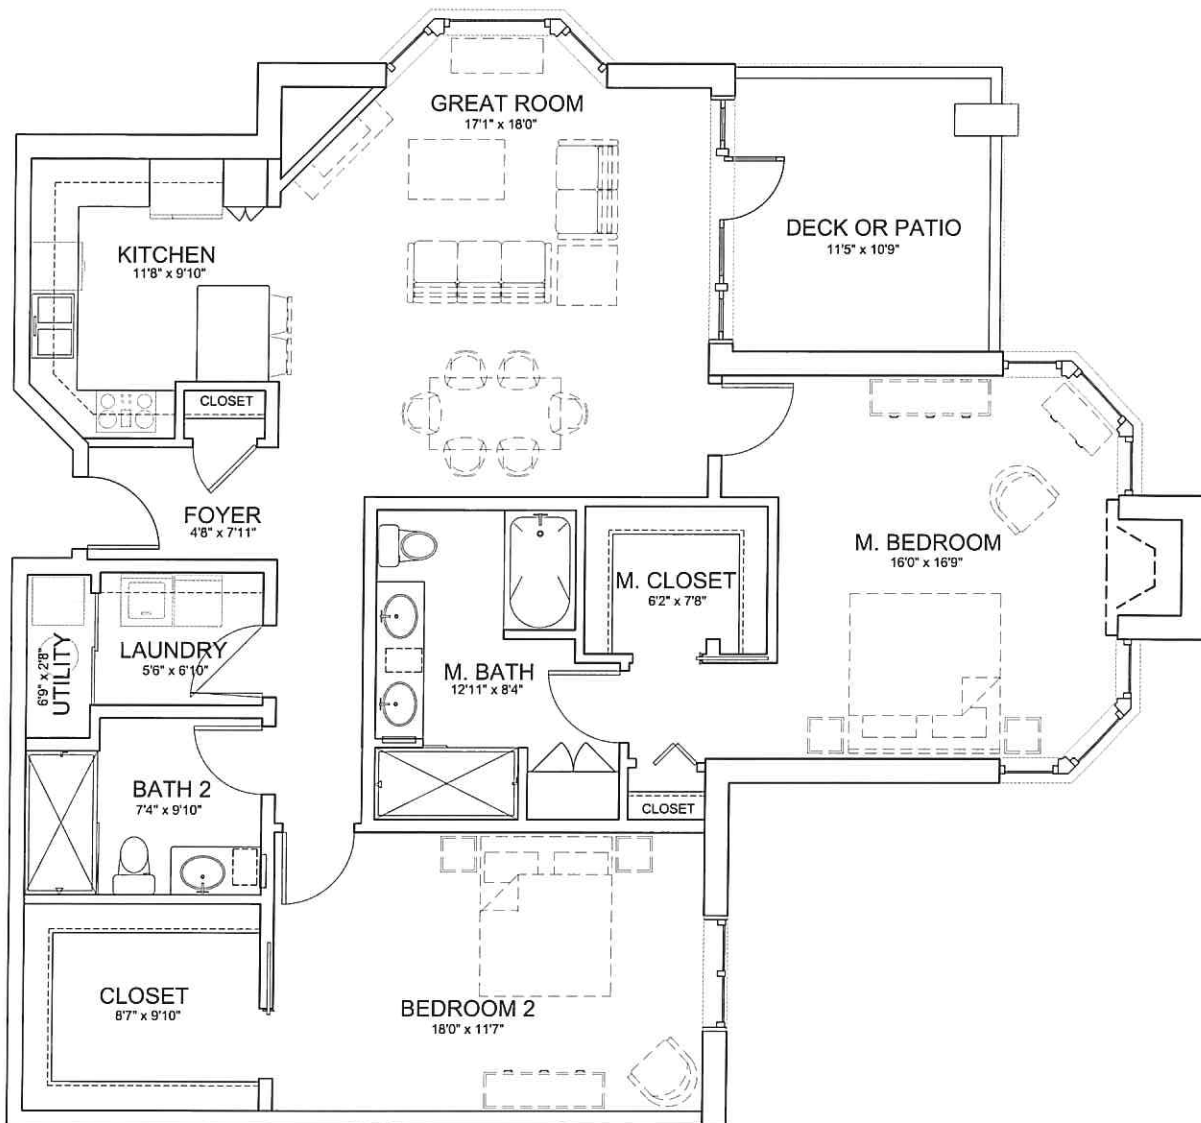

# Laurel

Two Bedroom / 2 Bath • 1470 Square Feet

*The Willows*  
AT BROOKING PARK

Sponsored by St. Andrew's Resources for Seniors  
211 South Woods Mill Road • Chesterfield, Missouri 63017