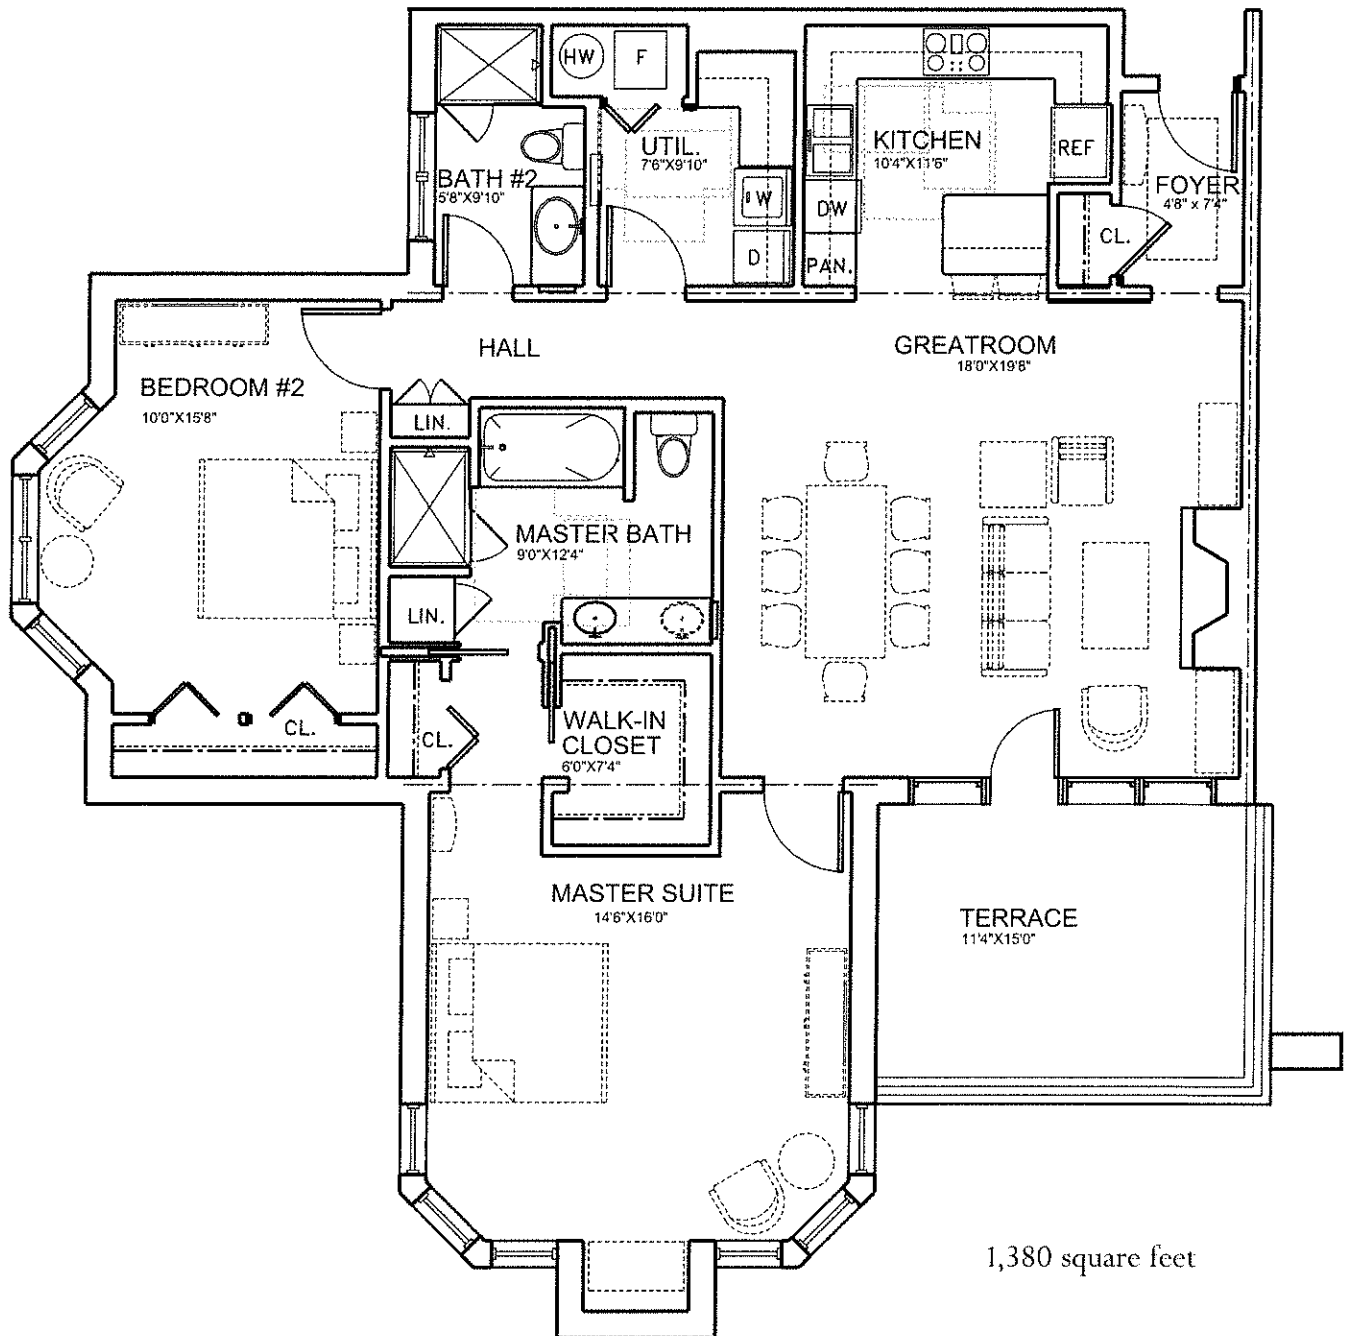

# Jonquil

1,380 square feet

*The Willows*  
AT BROOKING PARK

Sponsored by St. Andrew's Resources for Seniors  
211 South Woods Mill Road • Chesterfield, Missouri 63017