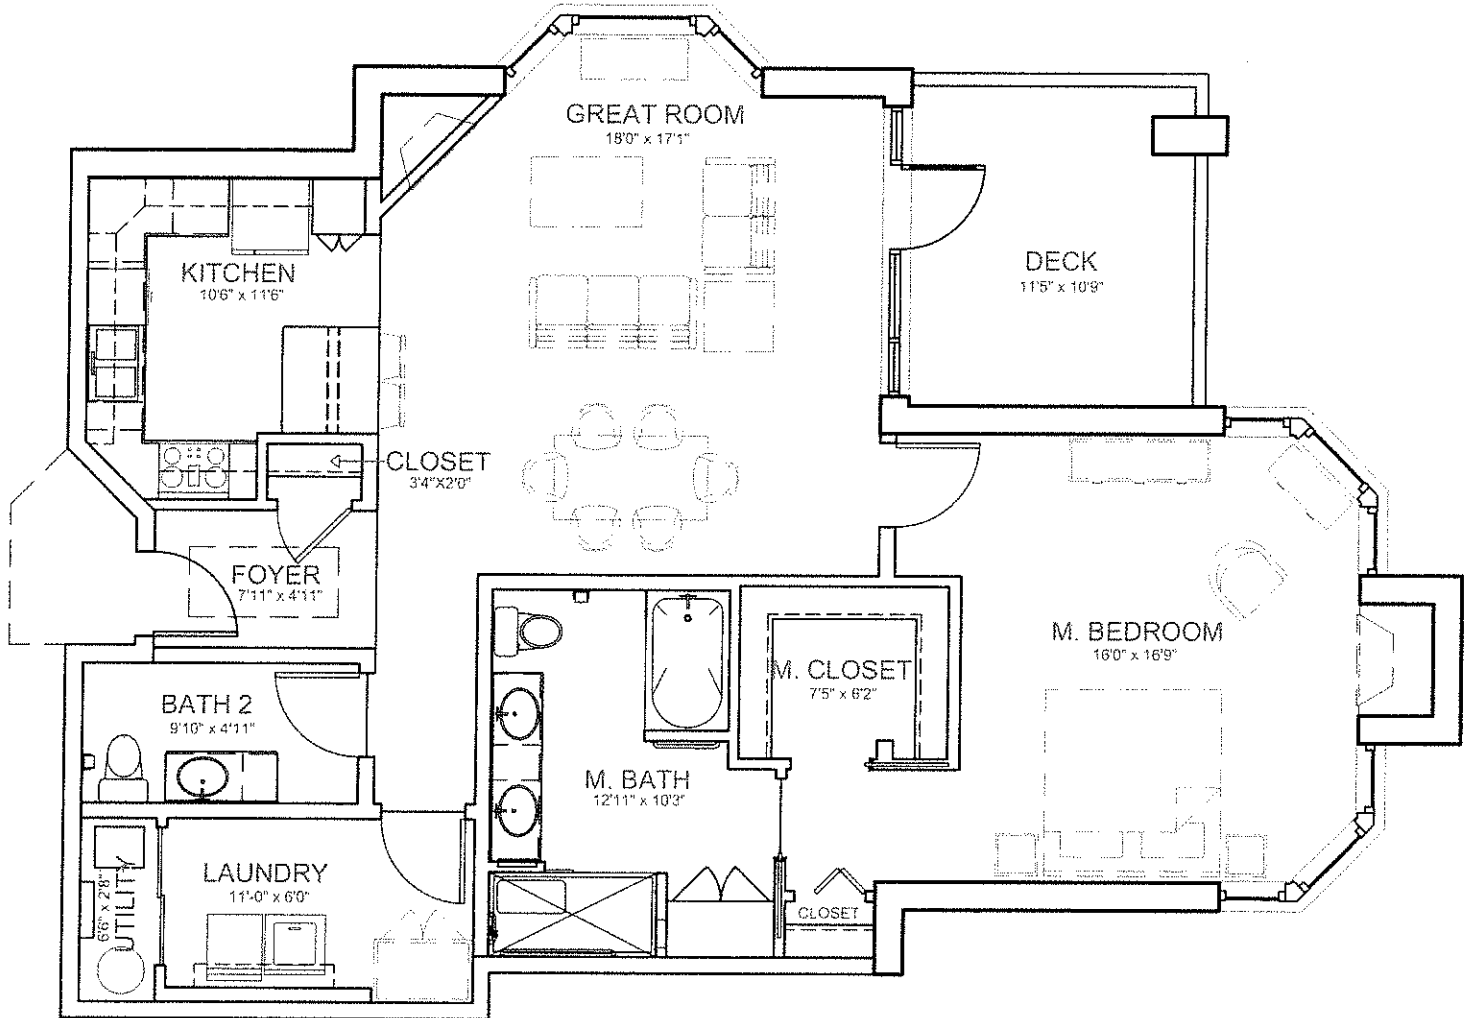

Hyacinth

One Bedroom / 1 1/2 Bath • 1156 Square Feet

The Willows
AT BROOKING PARK

Sponsored by St. Andrew's Resources for Seniors

211 South Woods Mill Road • Chesterfield, Missouri 63017