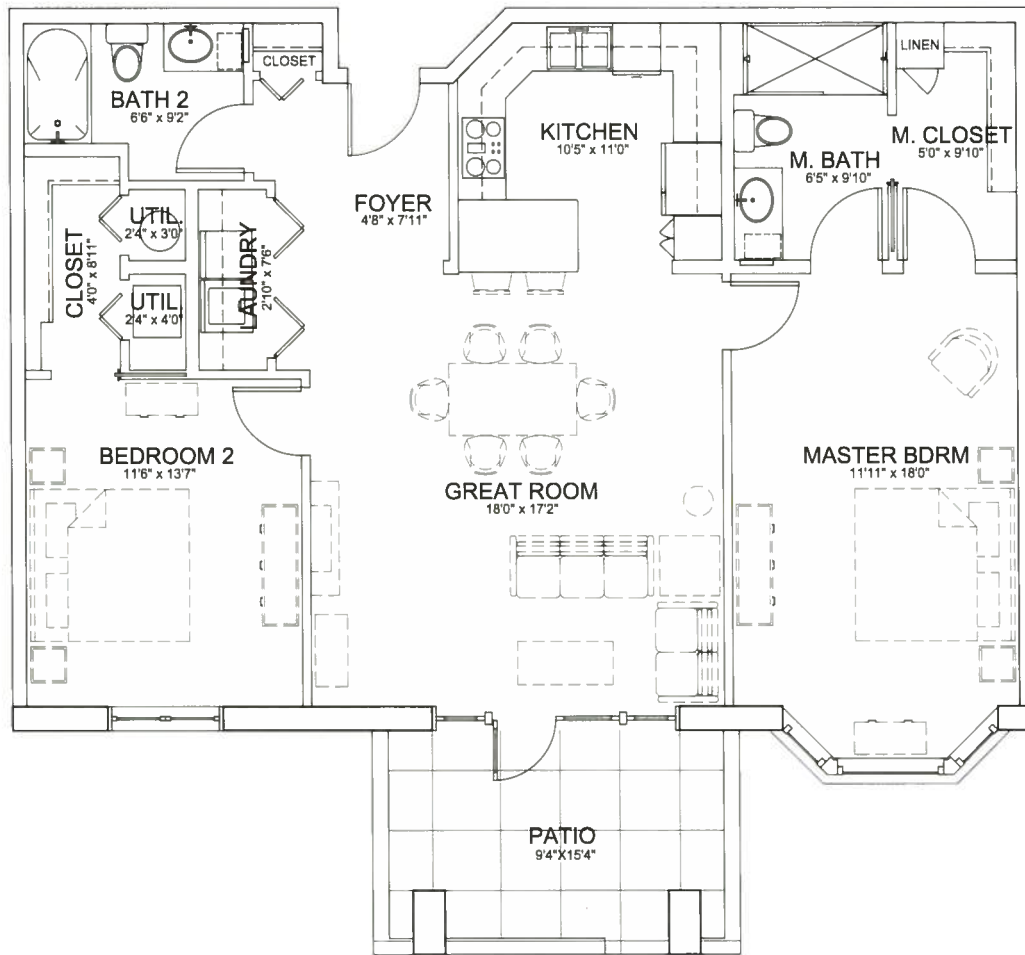

Geranium

Two Bedroom / 2 Bath • 1190 Square Feet

The Willows
AT BROOKING PARK

Sponsored by St. Andrew's Resources for Seniors
211 South Woods Mill Road • Chesterfield, Missouri 63017