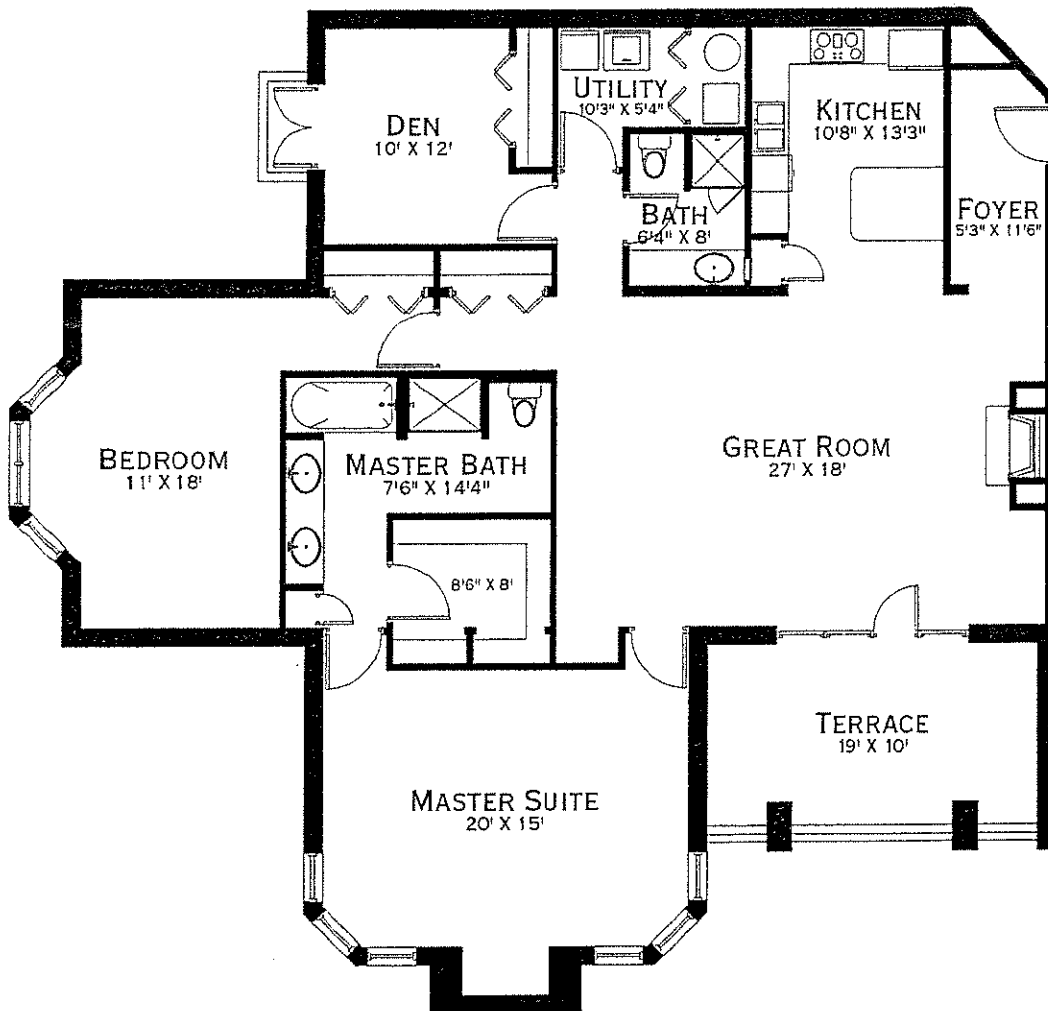

# Aster

Two Bedroom / Den / 2 Bath  
2040 Square Feet

*The Willows*  
AT BROOKING PARK

Sponsored by St. Andrew's Resources for Seniors  
211 South Woods Mill Road • Chesterfield, Missouri 63017