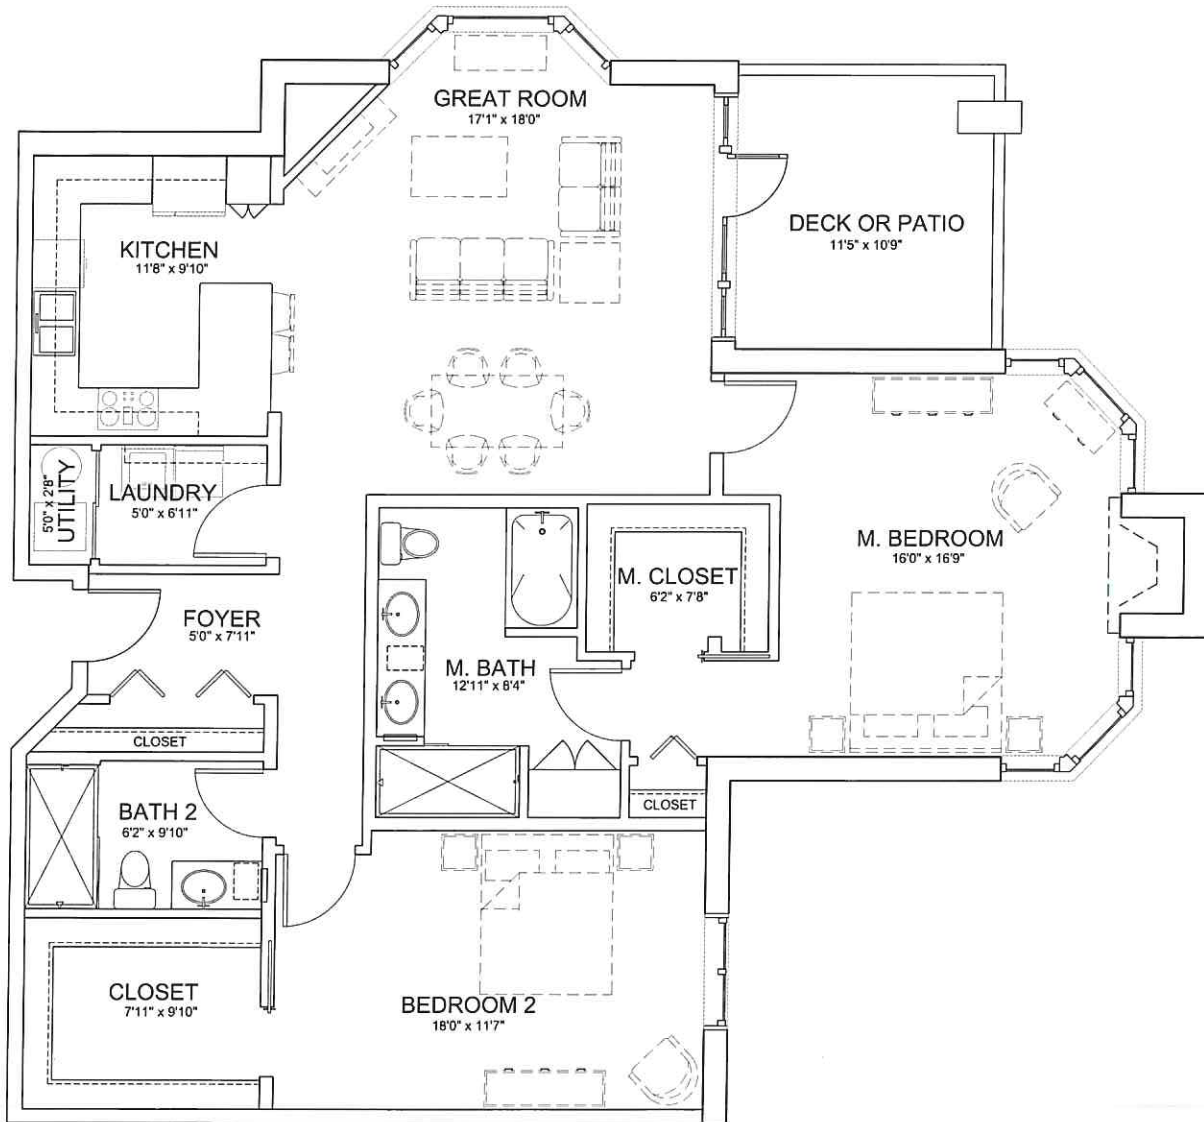

# Laurel II

Two Bedroom / 2 Bath • 1470 Square Feet

*The Willows*  
AT BROOKING PARK

Sponsored by St. Andrew's Resources for Seniors  
211 South Woods Mill Road • Chesterfield, Missouri 63017