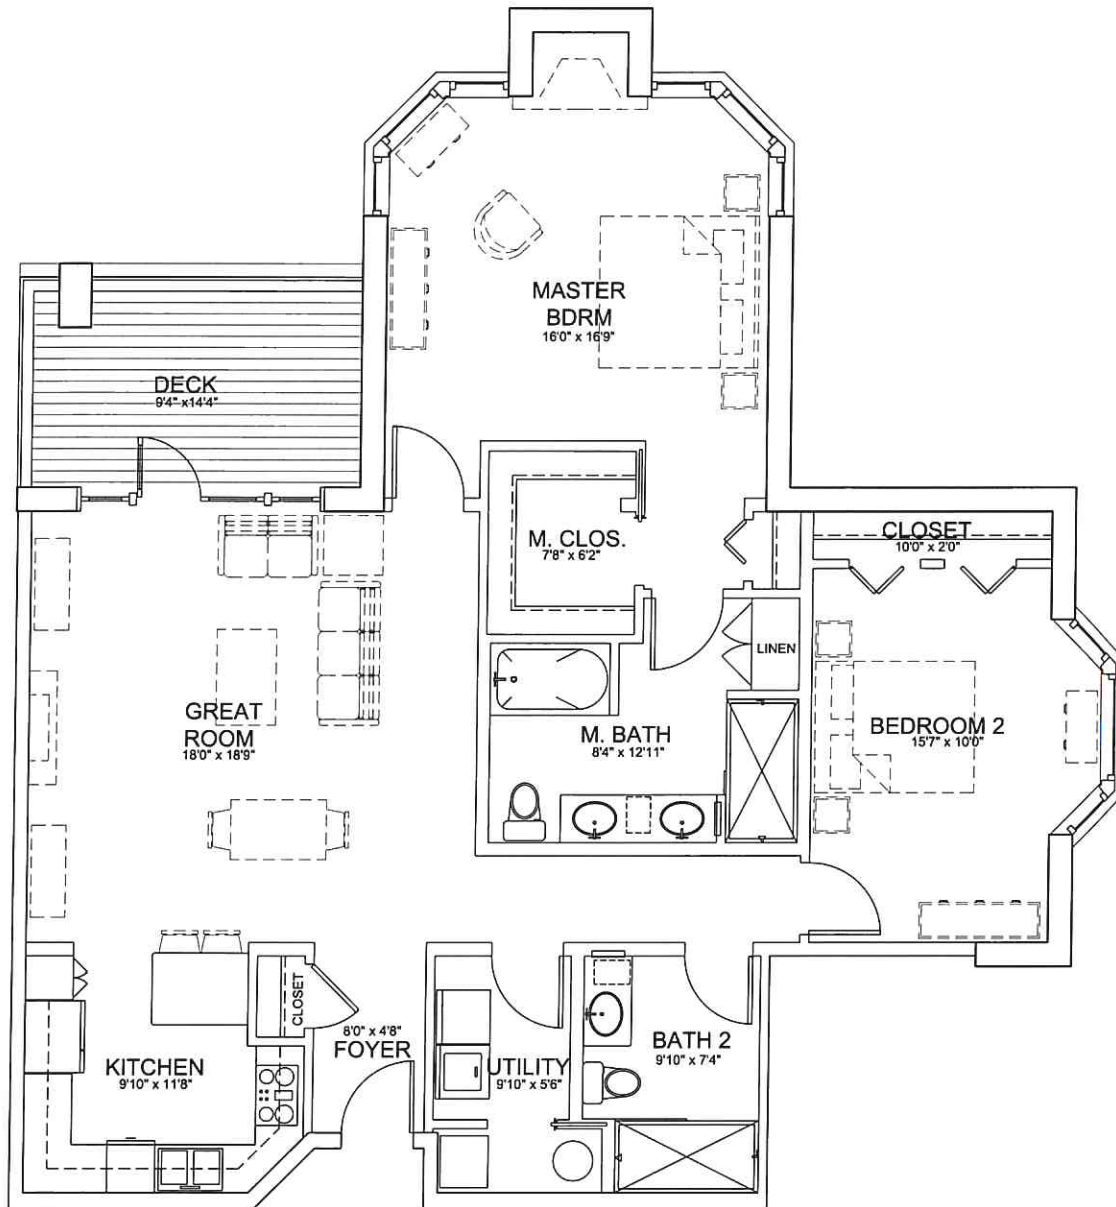

# Jonquil

Two Bedroom / 2 Bath • 1380 Square Feet

*The Willows*  
AT BROOKING PARK

Sponsored by St. Andrew's Resources for Seniors  
211 South Woods Mill Road • Chesterfield, Missouri 63017