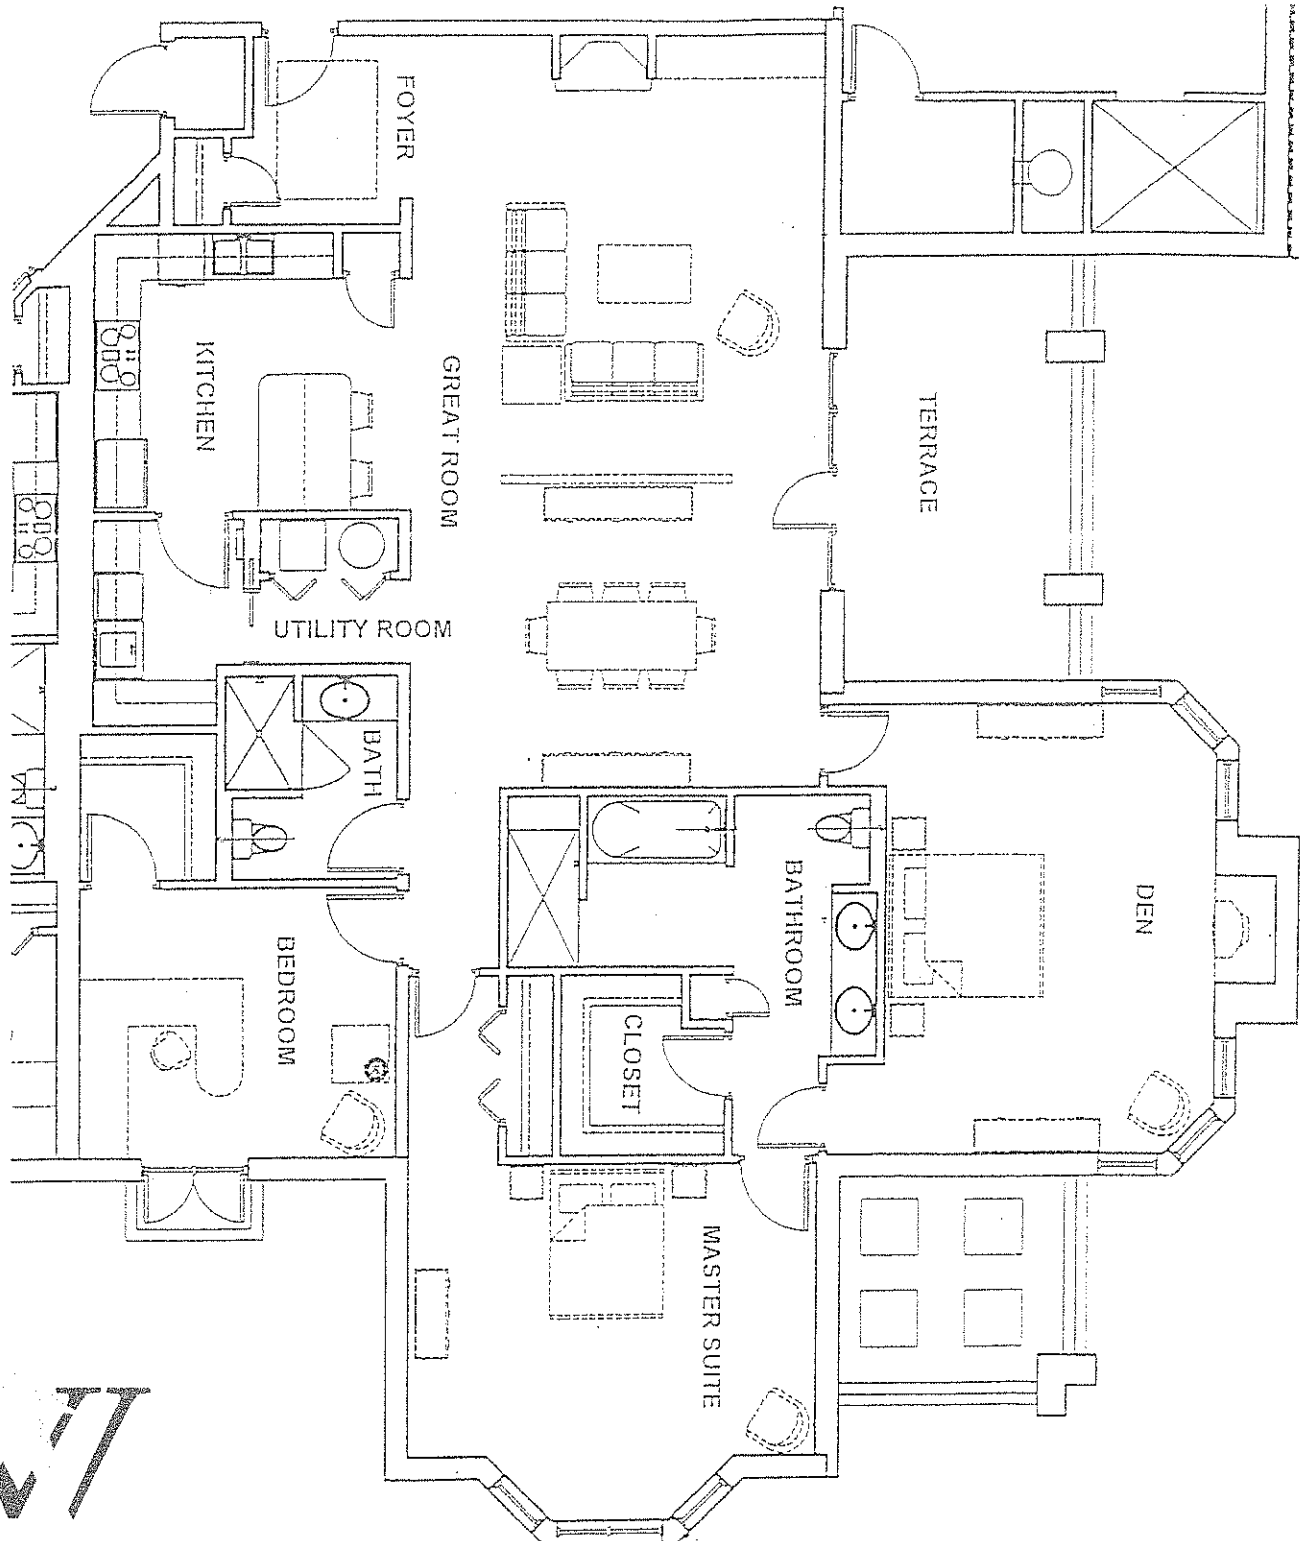

# Jasmine II

Two Bedroom / Den / 2 Bath  
2310 Square Feet

*The Willows*  
AT BROOKINGPARK

Sponsored by St. Andrew's Resources for Seniors  
211 South Woods Mill Road • Chesterfield, Missouri 63017