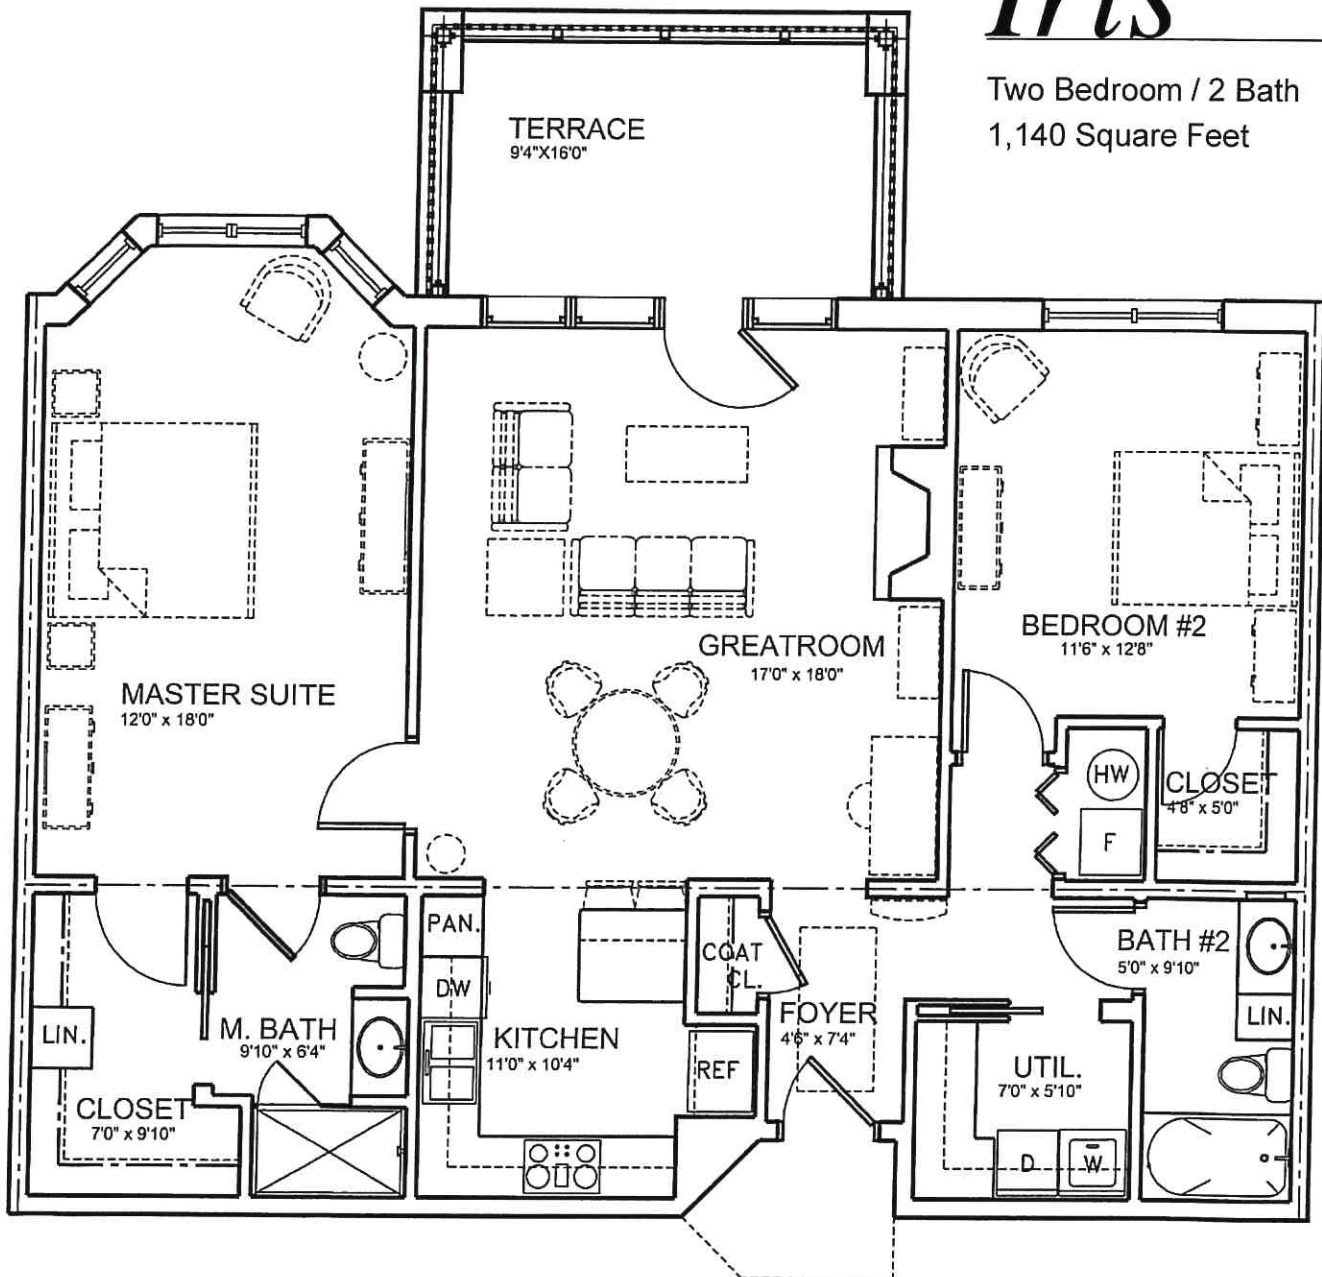

Iris

Two Bedroom / 2 Bath
1,140 Square Feet

The Willows
AT BROOKING PARK

Sponsored by St. Andrew's Resources for Seniors
211 South Woods Mill Road • Chesterfield, Missouri 63017