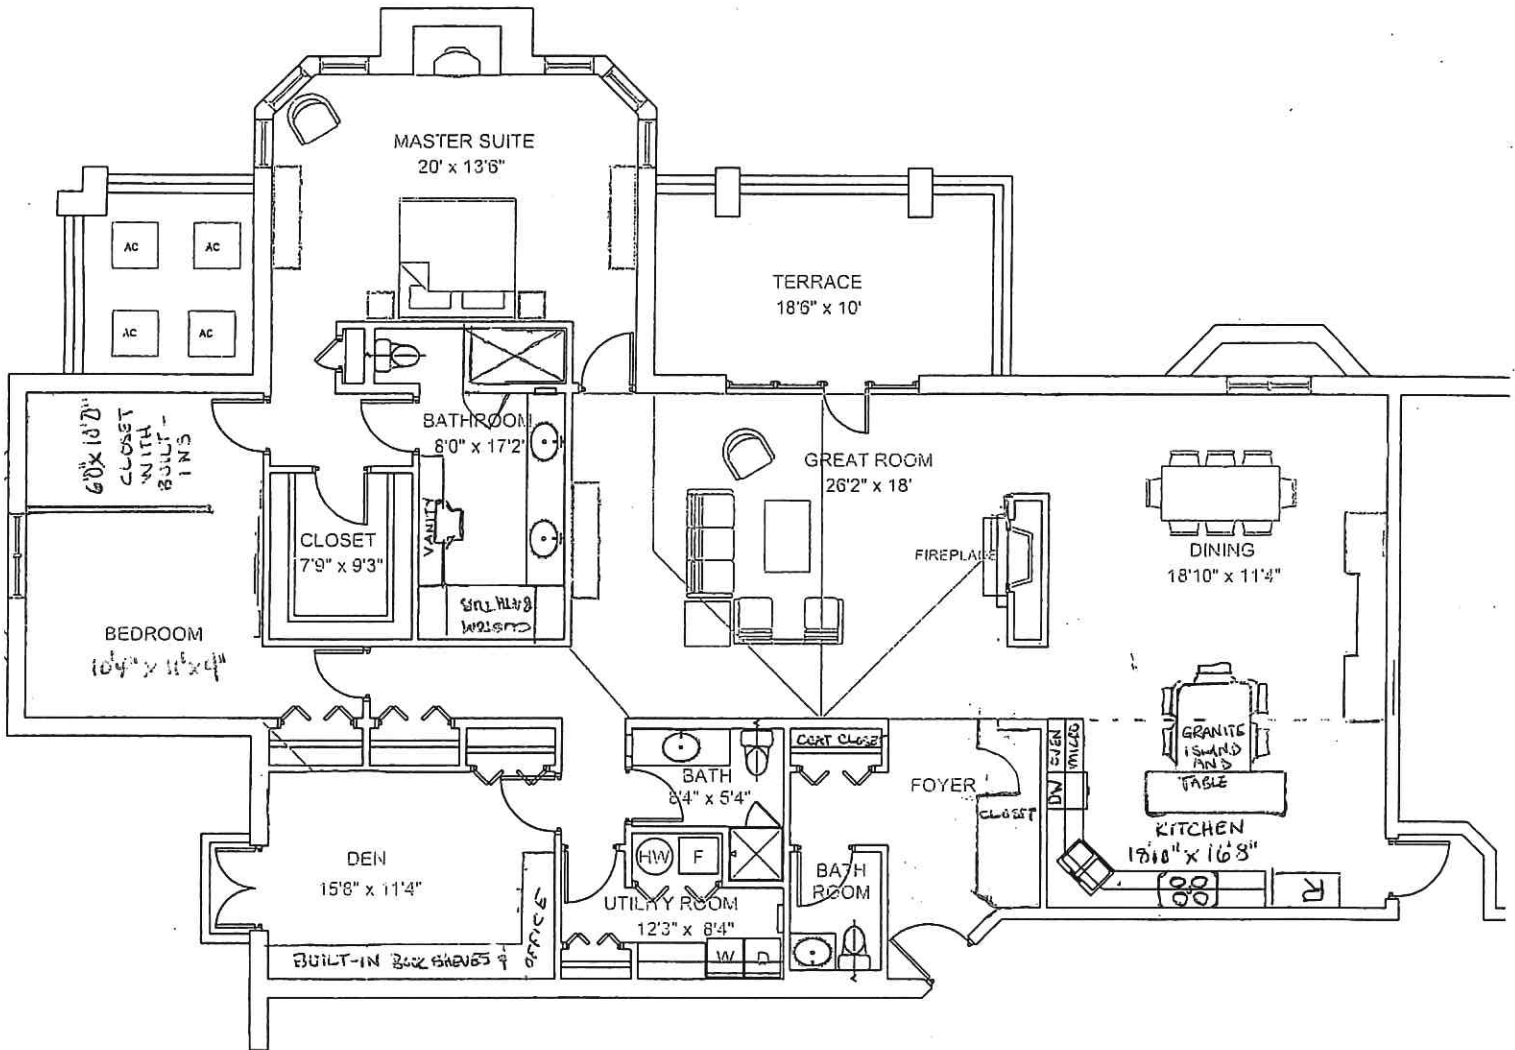

Orchid 2302

Two Bedroom Deluxe / Den / 2.5 Bath
2645 Square Feet

The Willows
AT BROOKING PARK

Sponsored by St. Andrew's Resources for Seniors
211 South Woods Mill Road • Chesterfield, Missouri 63017