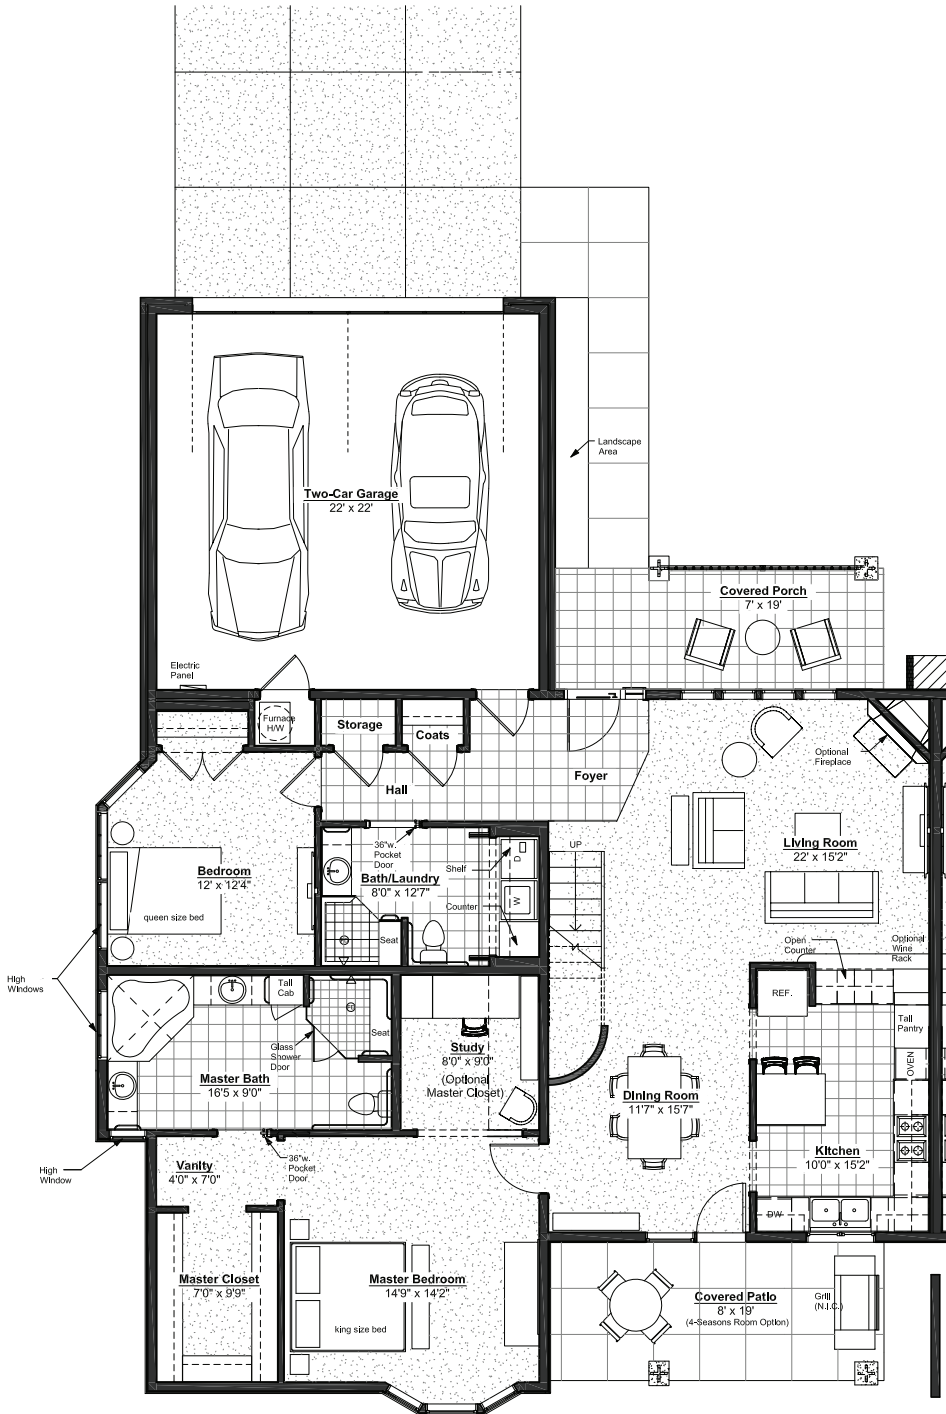

# Birch Villa

**Net Square Footage**  
(inside face of exterior walls):

Living Space - 1,630 sf

Unfinished - 530 sf

Garage - 480 sf

Total - 2,640 sf

1st Floor

2nd Floor