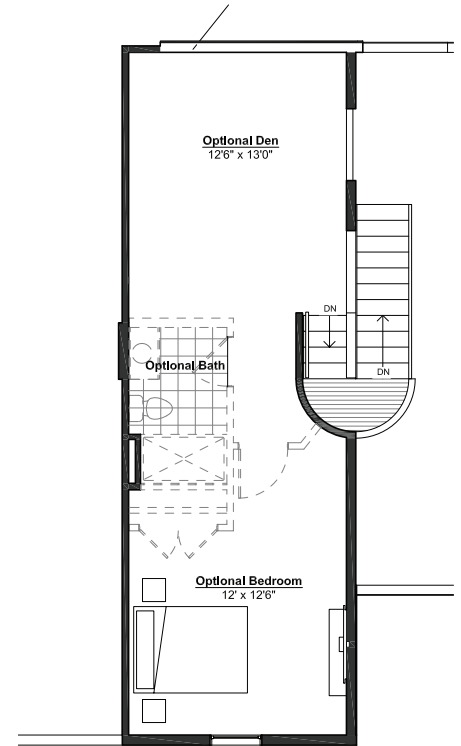

# Birch Villa

**Net Square Footage**  
(inside face of exterior walls):

Living Space - 1,630 sf

Unfinished - 530 sf

Garage - 480 sf

Total - 2,640 sf

1st Floor

2nd Floor