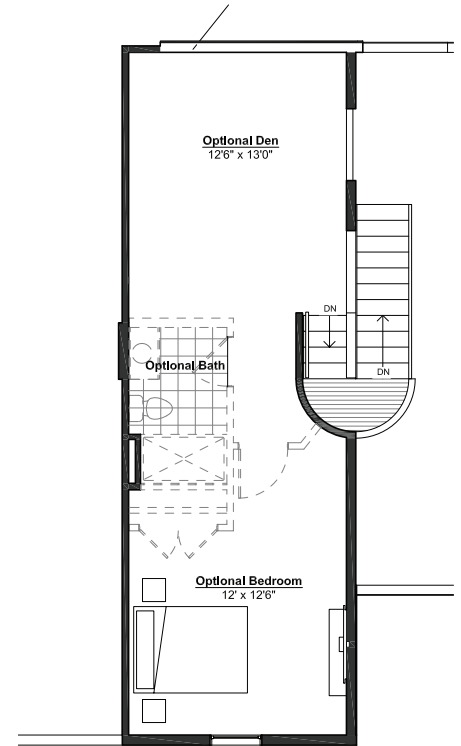

Birch Villa

Net Square Footage
(inside face of exterior walls):

Living Space - 1,630 sf

Unfinished - 530 sf

Garage - 480 sf

Total - 2,640 sf

1st Floor

2nd Floor