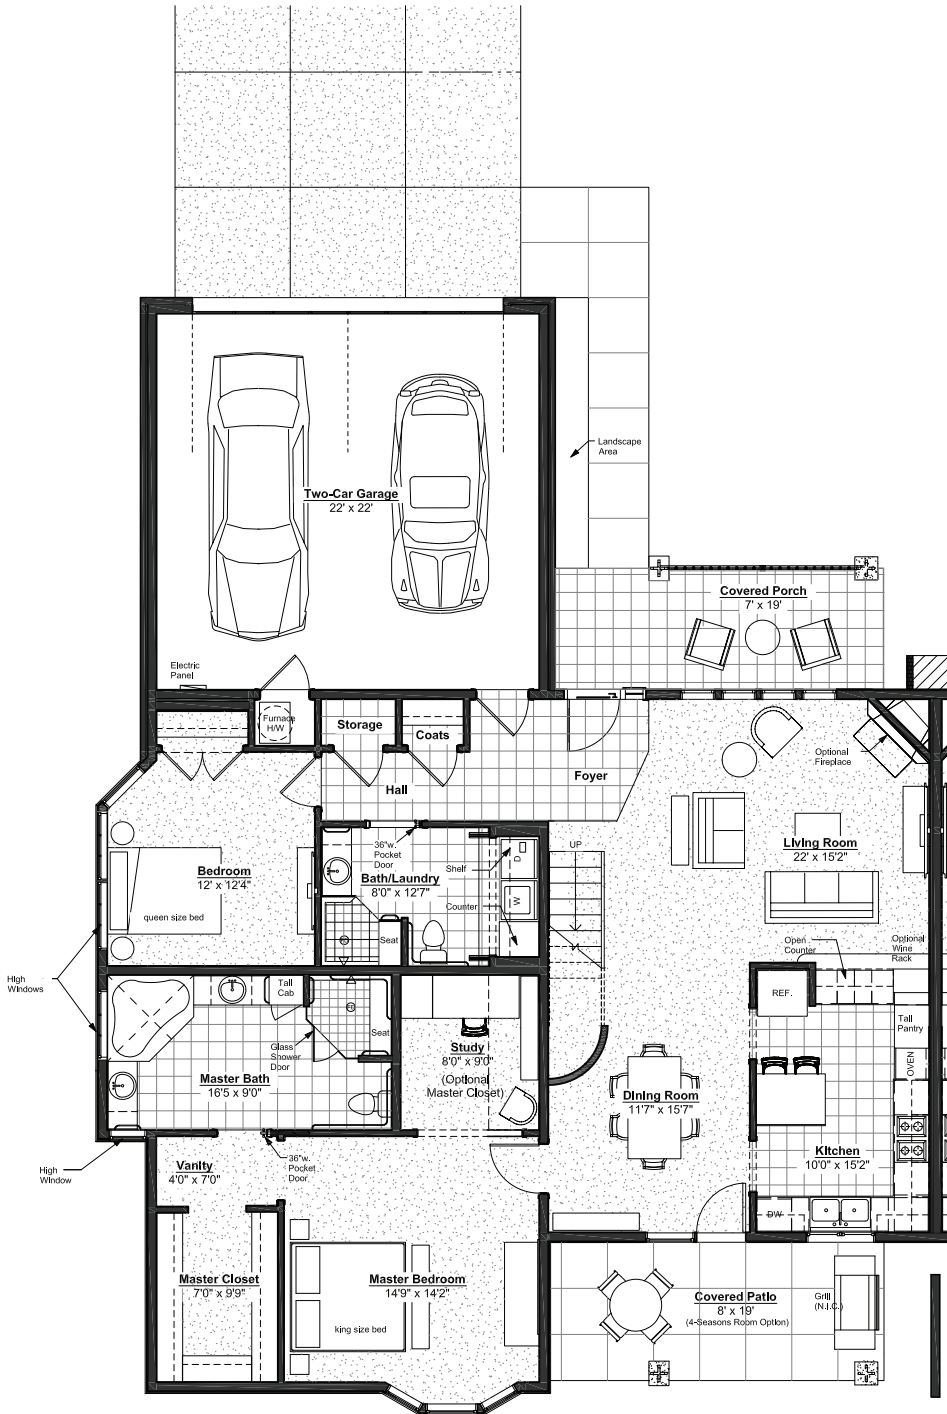

Birch Villa

Net Square Footage
(inside face of exterior walls):

Living Space - 1,630 sf

Unfinished - 530 sf

Garage - 480 sf

Total - 2,640 sf

1st Floor

2nd Floor