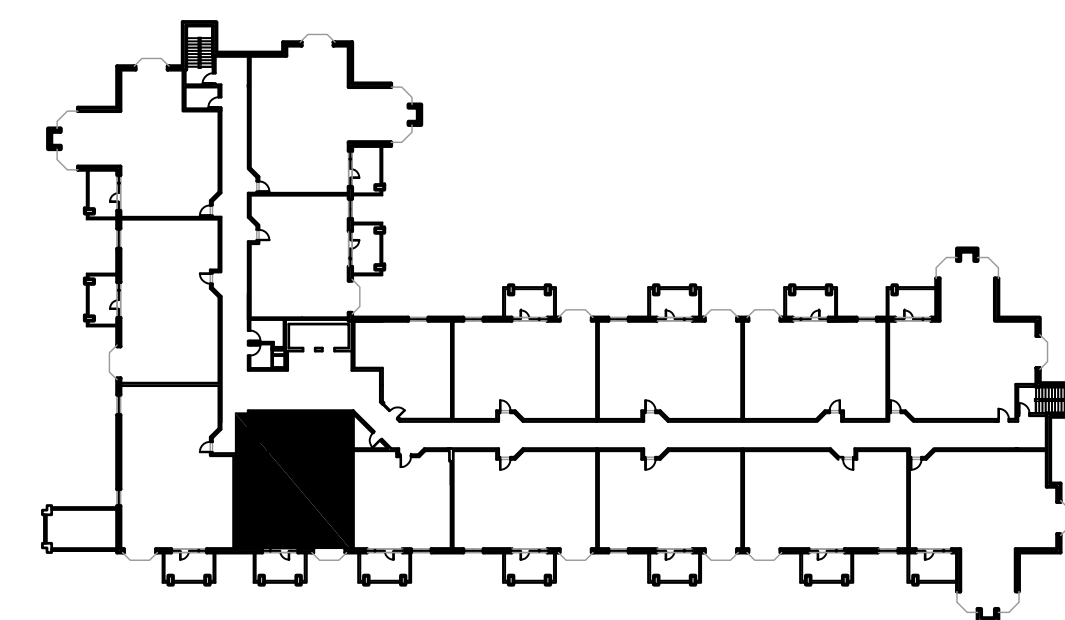

AZALEA
 1,160 SQ. FT. (NET)

KEYPLAN (N.T.S.)

- Floor:
- Garage
 - 1st Floor
 - 2nd Floor
 - 3rd Floor

Drawing Scale:
 1/4" = 1'-0"

Date:
 02-23-15

Unit Number:

1111

- Unit Type:
- TYPICAL UNIT PLAN
 - CUSTOM UNIT PLAN