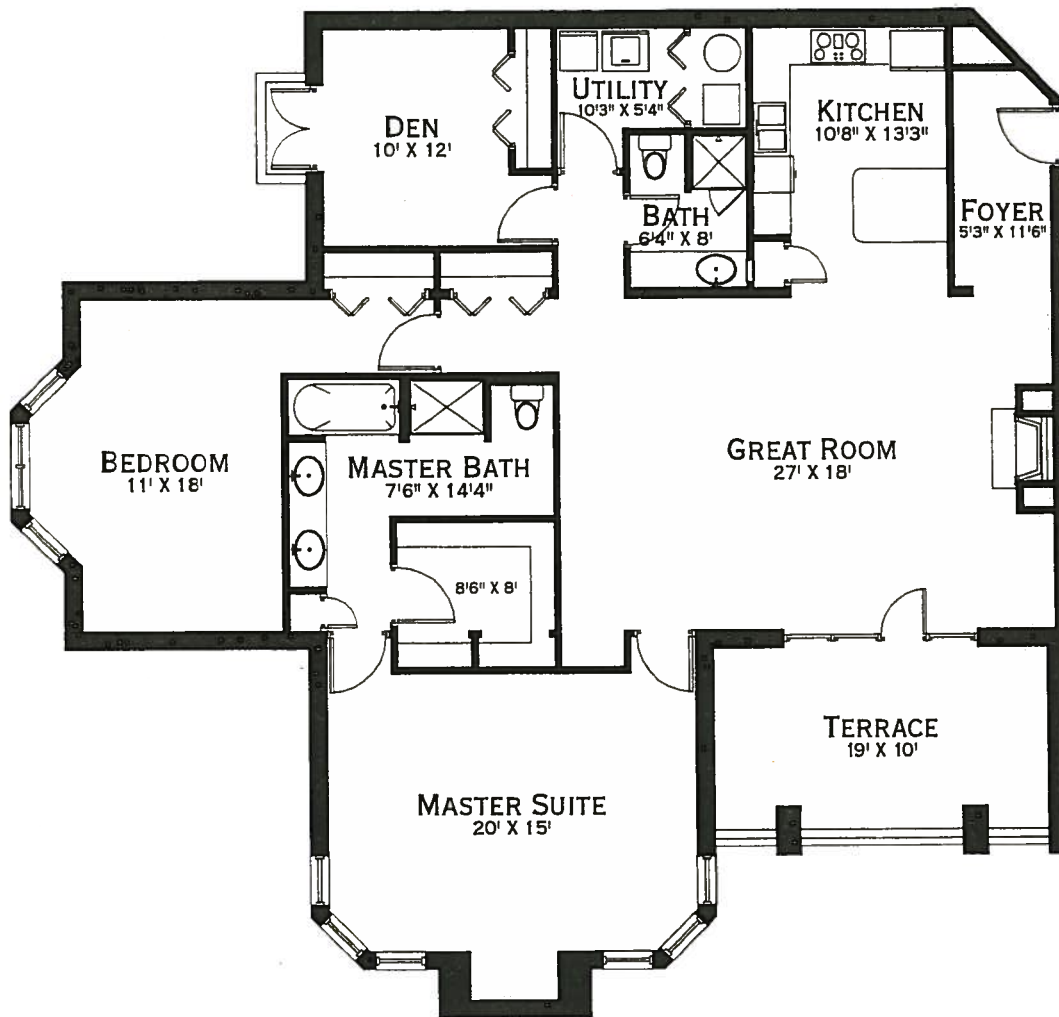

Aster

Two Bedroom / Den / 2 Bath
2040 Square Feet

The Willows
AT BROOKING PARK

Sponsored by St. Andrew's Resources for Seniors
211 South Woods Mill Road • Chesterfield, Missouri 63017